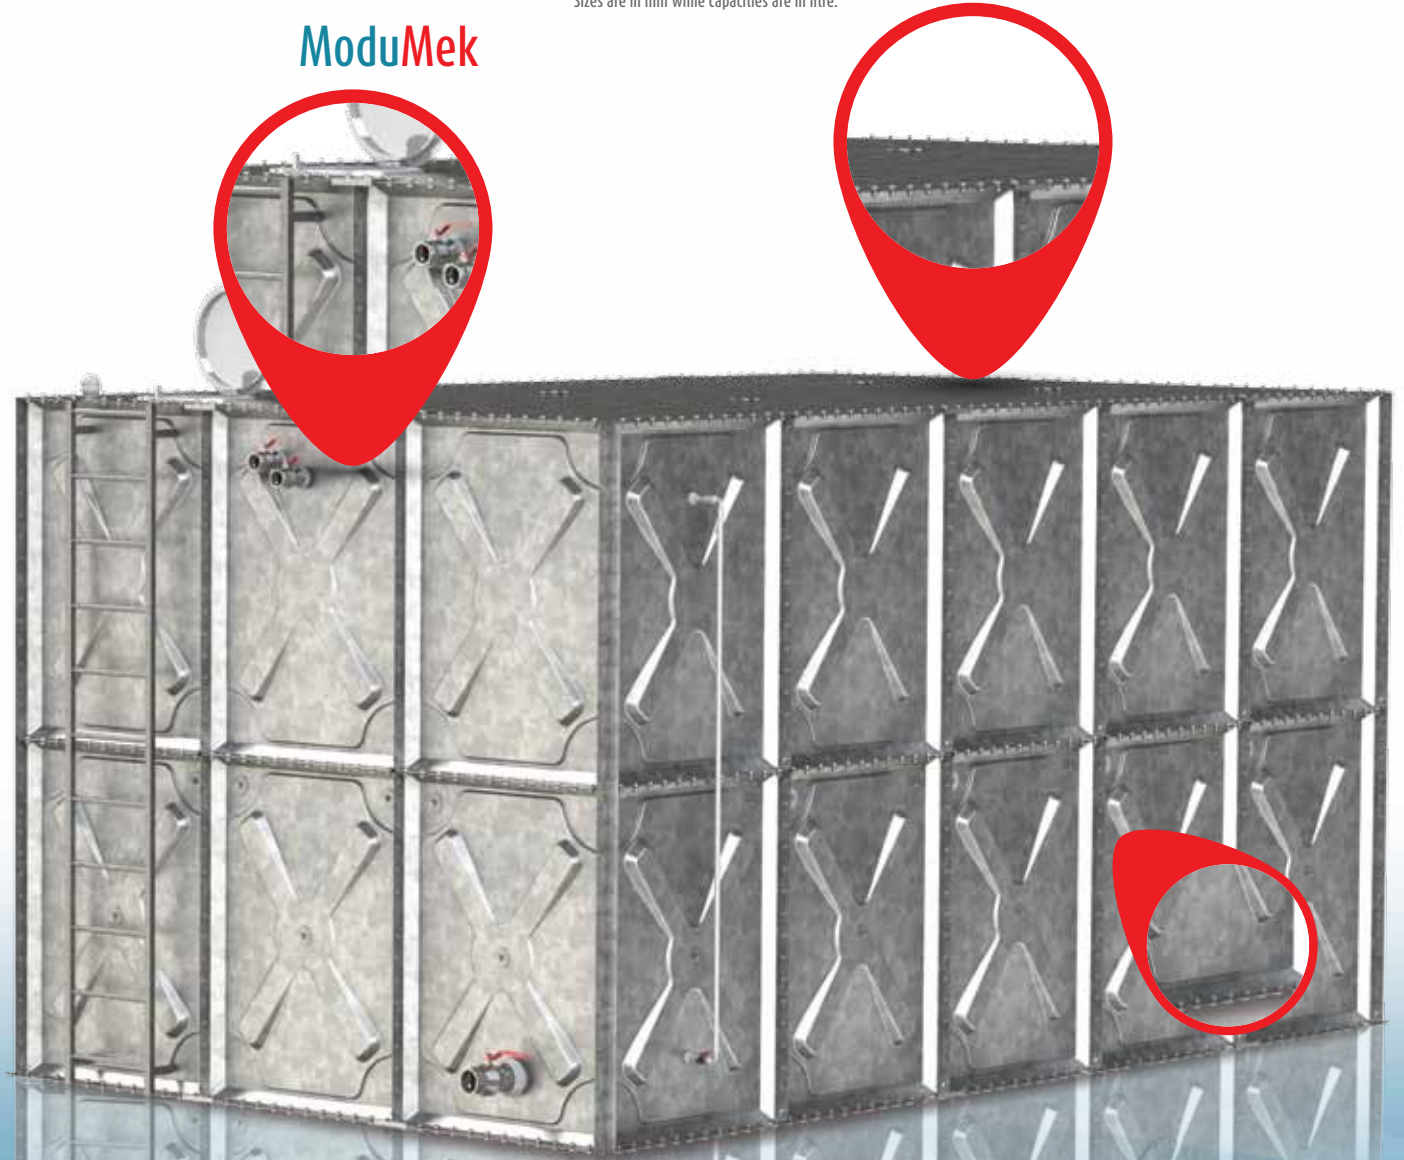

# Vertical Midimax Prismatic Modular Water Tank

ModuMek

- It is produced using cutting-edge design technologies.
- It is assembled from outside.
- Plate sizes are 1325 x 980 mm.

TYPE	WIDTH	LENGTH	HEIGHT		
			1,325m	2,65m	3,975m
CAPACITY - LITRE					
DBMD 10 x 10	0.995	0.995	1.310	2.620	3.940
DBMD 10 x 20	0.995	1.990	2.620	5.250	7.870
DBMD 10 x 30	0.995	2.985	3.940	7.870	11.810
DBMD 10 x 40	0.995	3.980	5.250	10.490	15.740
DBMD 10 x 50	0.995	4.975	6.560	13.120	19.680
DBMD 20 x 20	1.990	1.990	5.250	10.490	15.740
DBMD 20 x 30	1.990	2.985	7.870	15.740	23.610
DBMD 20 x 40	1.990	3.980	10.490	20.990	31.480
DBMD 20 x 50	1.990	4.975	13.120	26.240	39.350
DBMD 30 x 30	2.995	2.985	11.810	23.610	35.420
DBMD 30 x 40	2.995	3.980	15.740	31.480	47.220
DBMD 30 x 50	2.995	4.975	19.680	39.350	59.030
DBMD 40 x 40	3.980	3.980	20.990	41.980	62.970
DBMD 50 x 50	4.975	4.975	32.790	65.590	98.380

Sizes are in mm while capacities are in litre.

**Meksis**  
Mekanik Sistemler